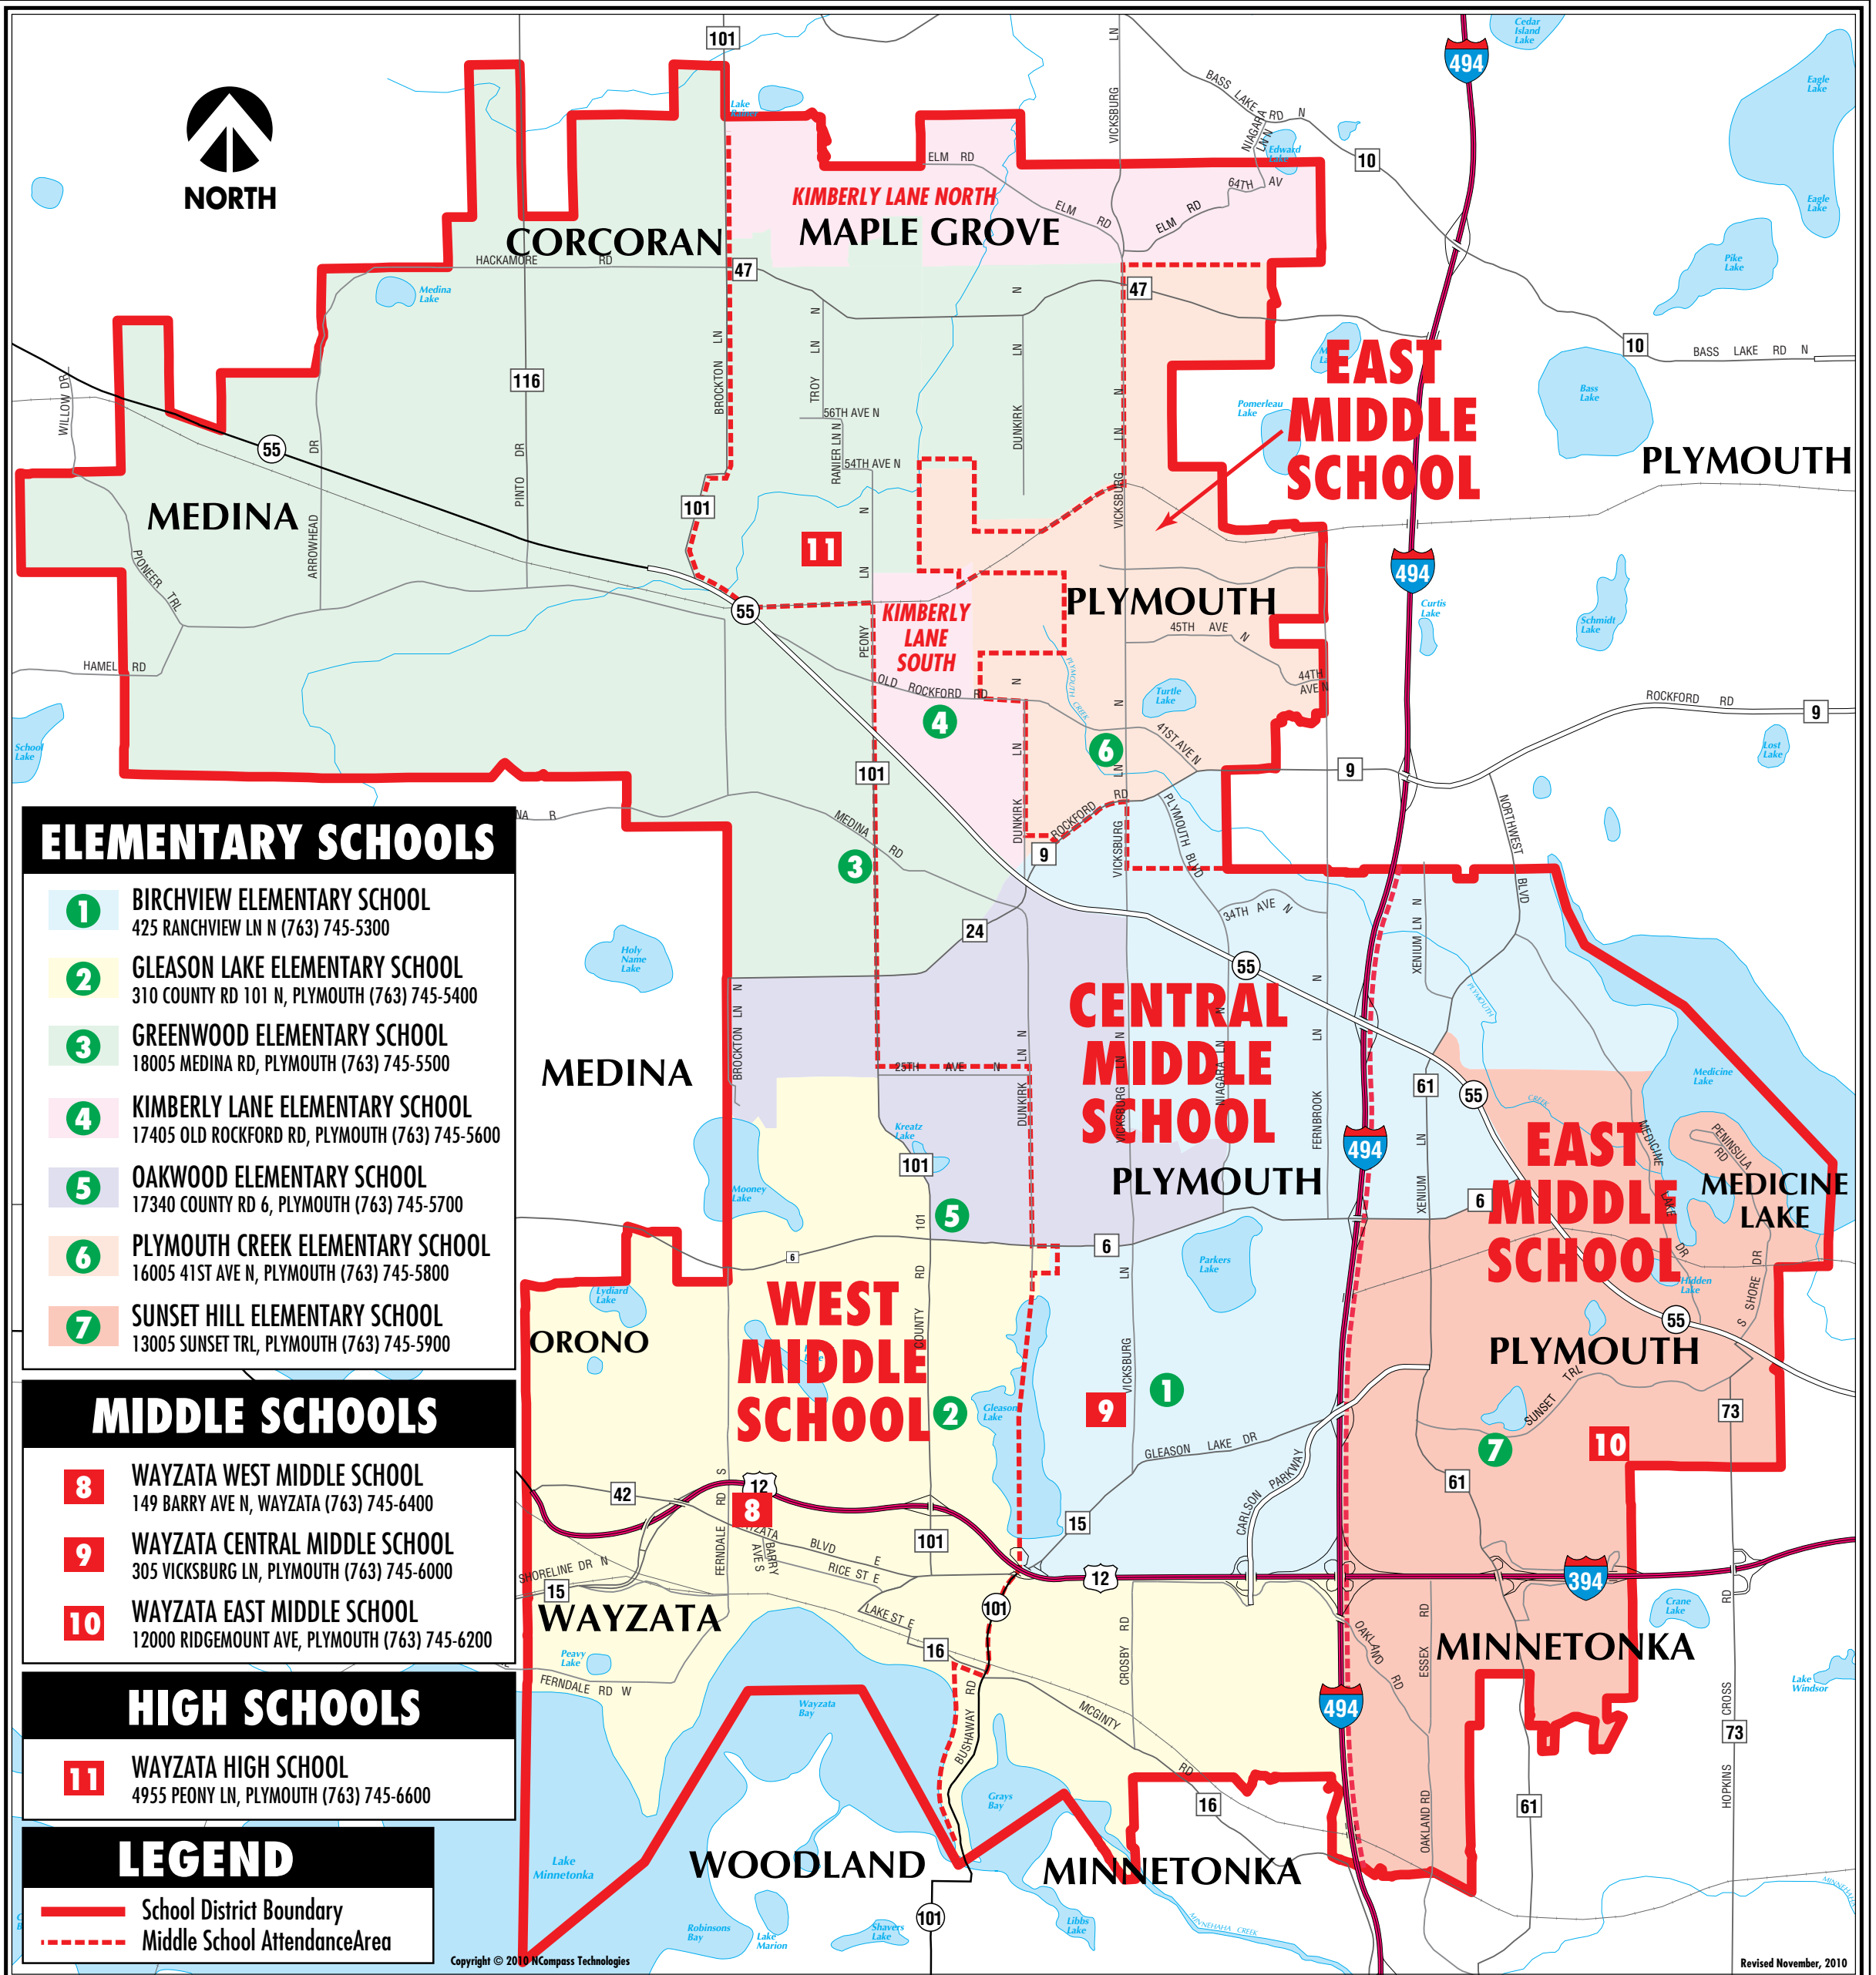

Wayzata Independent Schools District #284

ELEMENTARY SCHOOLS

- 1** BIRCHVIEW ELEMENTARY SCHOOL
425 RANCHVIEW LN N (763) 745-5300
- 2** GLEASON LAKE ELEMENTARY SCHOOL
310 COUNTY RD 101 N, PLYMOUTH (763) 745-5400
- 3** GREENWOOD ELEMENTARY SCHOOL
18005 MEDINA RD, PLYMOUTH (763) 745-5500
- 4** KIMBERLY LANE ELEMENTARY SCHOOL
17405 OLD ROCKFORD RD, PLYMOUTH (763) 745-5600
- 5** OAKWOOD ELEMENTARY SCHOOL
17340 COUNTY RD 6, PLYMOUTH (763) 745-5700
- 6** PLYMOUTH CREEK ELEMENTARY SCHOOL
16005 41ST AVE N, PLYMOUTH (763) 745-5800
- 7** SUNSET HILL ELEMENTARY SCHOOL
13005 SUNSET TRL, PLYMOUTH (763) 745-5900